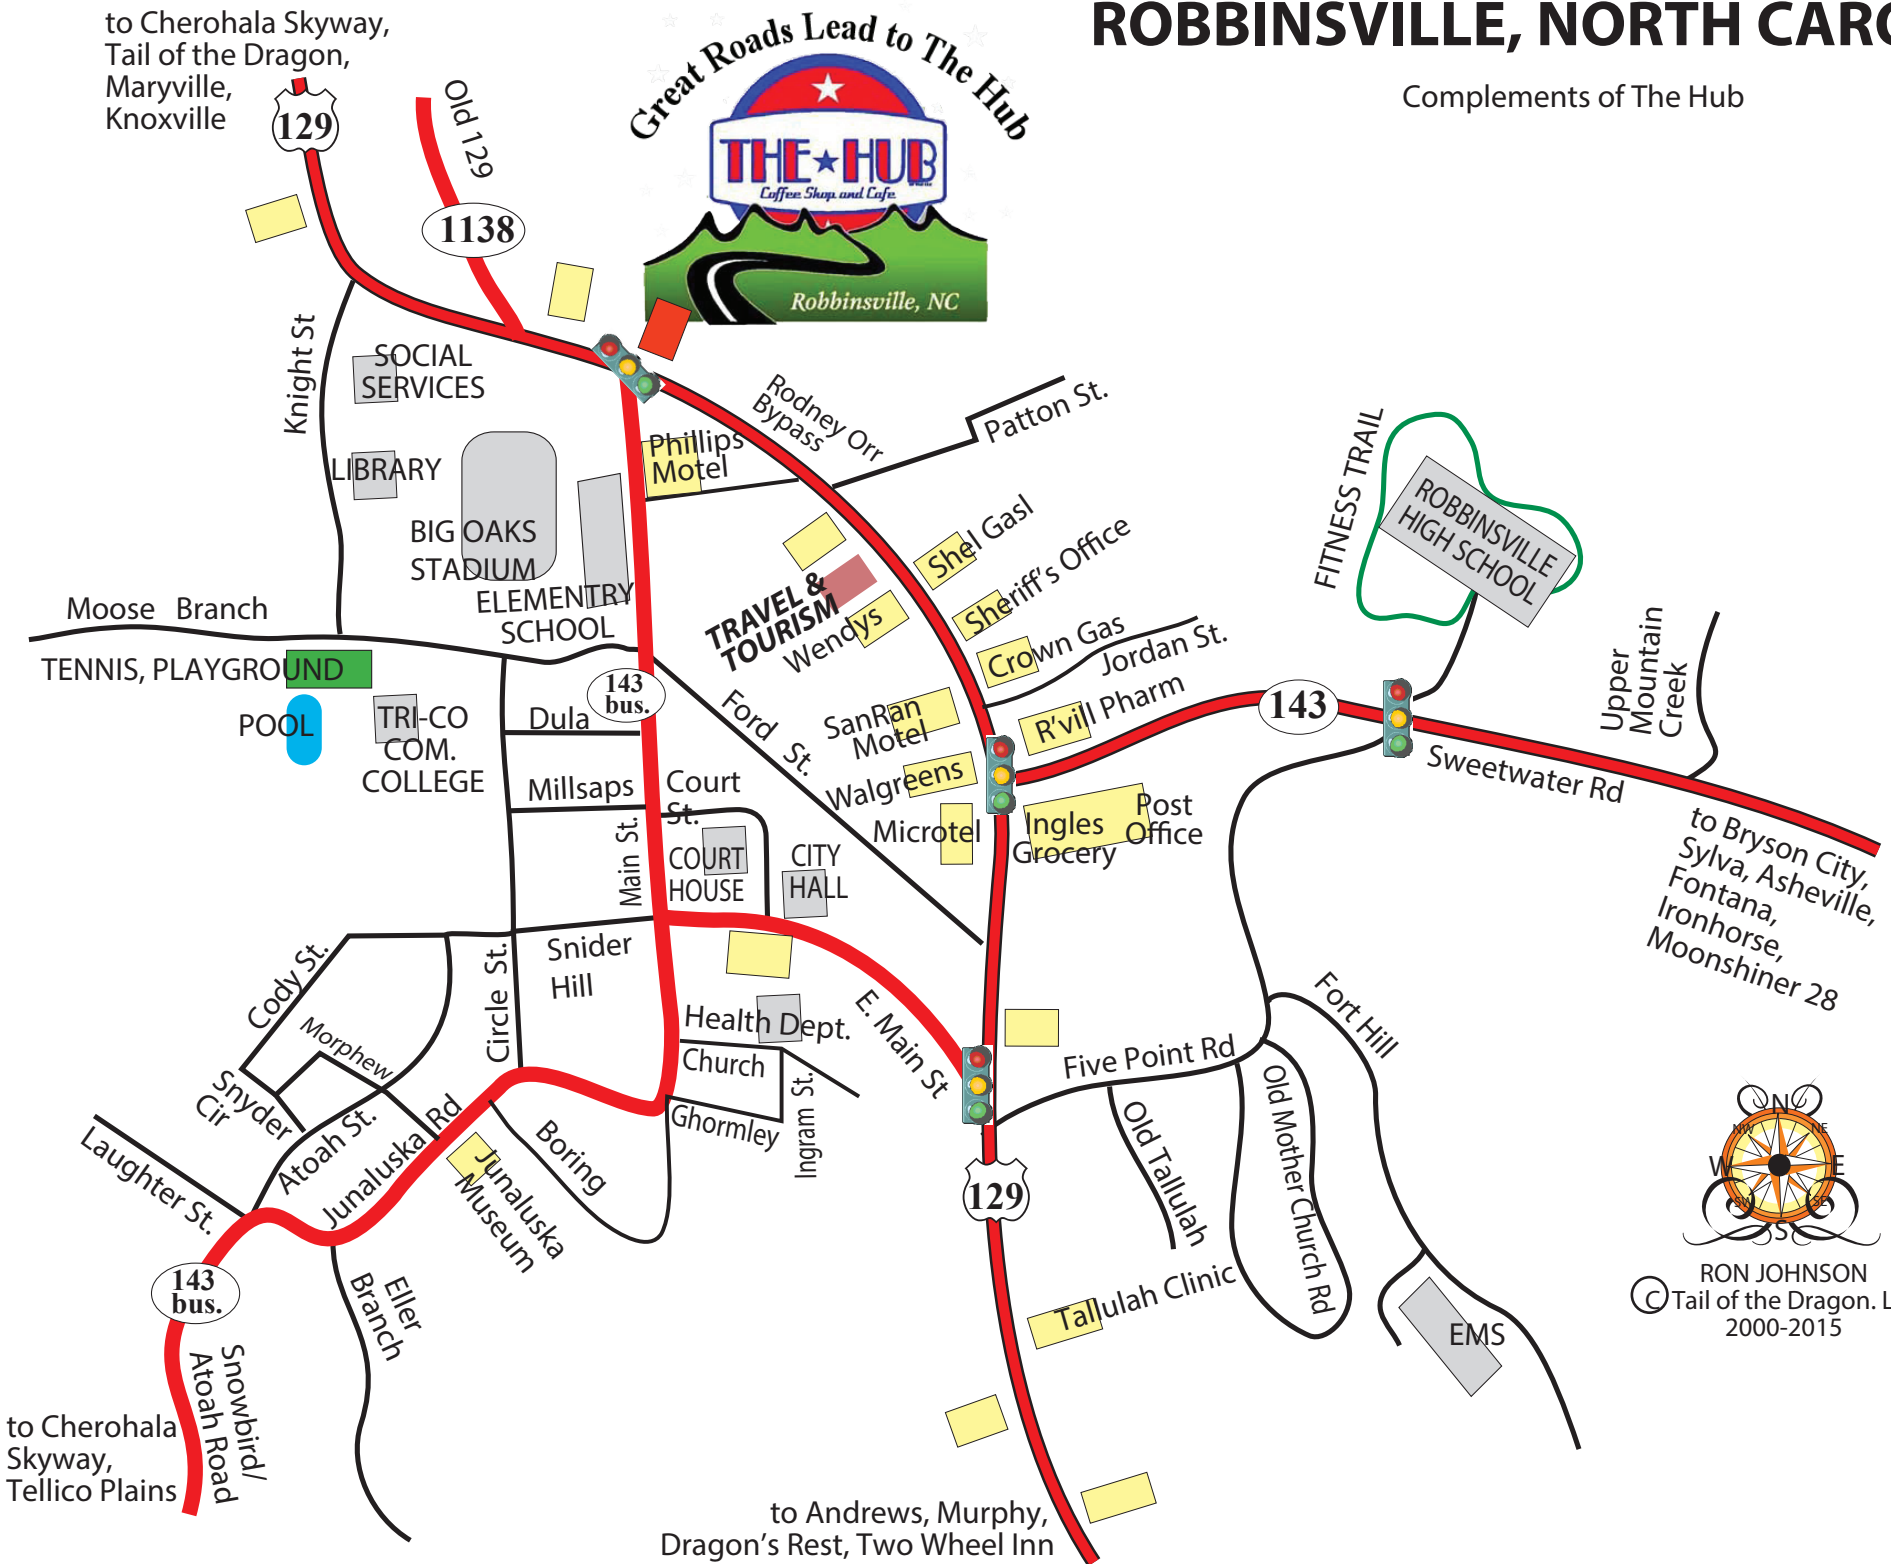

ROBBINSVILLE, NORTH CAROLINA

Complements of The Hub

Great Roads Lead to The Hub

Robbinsville, NC

to Cherokee Skyway,
Tail of the Dragon,
Maryville,
Knoxville

to Cherokee
Skyway,
Tellico Plains

to Andrews, Murphy,
Dragon's Rest, Two Wheel Inn

© RON JOHNSON
Tail of the Dragon, LLC
2000-2015